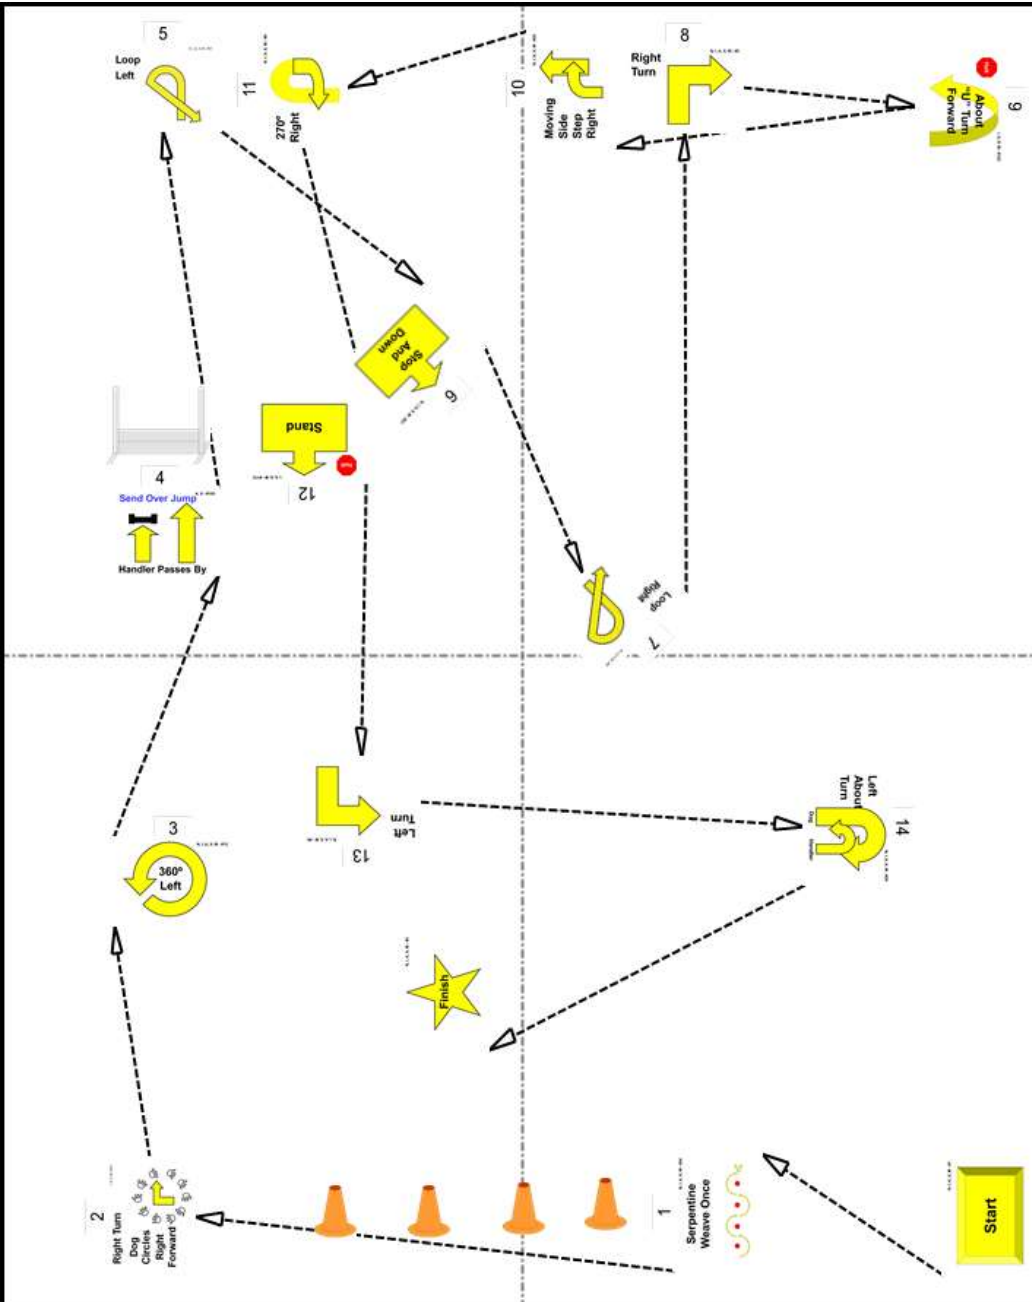

summer 2023  
 Advanced (Regular)  
 Monday, August 21, 2023

Registry: American Kennel Club (AKC), 11/01/2017

Level: Advanced (Regular)

Class: A/B

Event Type: Trial

40 Feet wide by 50 Feet long

5 Feet

Valid Course

Station Number	Sign Number	Sign Description
	1	Start
1	24	Serpentine Weave Once
2	119	Right Turn - Circles Right - Forward
3	12	360 Left
4	103	Send Over Jump - Handler Passes By
5	38	Loop Left
6	27	Stop and Down
7	37	Loop Right
8	5	Right Turn
9	102	Halt - About "U" Turn - Forward
10	20	Moving Side-Step Right
11	9	270 Right
12	115	Halt - Stand
13	6	Left Turn
14	29	Left About Turn
	2	Finish

Dog's Height	Jump Height
Less than 10	4 inches
10 inches to less than 15 inches	8 inches
15 inches to less than 20 inches	12 inches
20 inches and over	16 inches