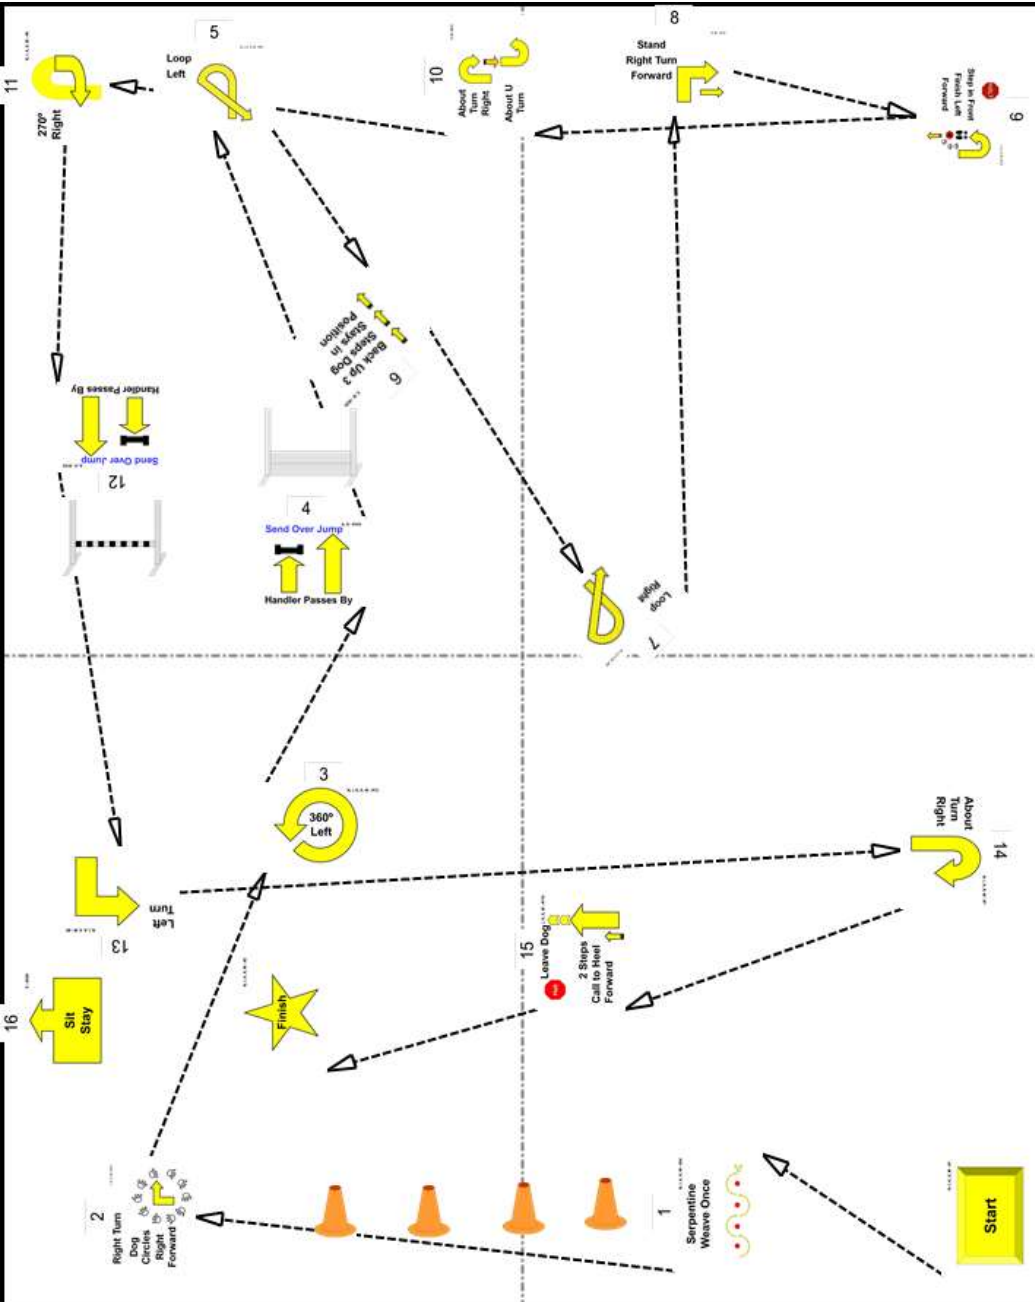

summer 2023
 Excellent (Regular)
 Monday, August 21, 2023

Registry: American Kennel Club (AKC), 11/01/2017

Level: Excellent (Regular)

Class: A/B

Event Type: Trial

40 Feet wide by 50 Feet long

5 Feet

Valid Course

Station Number	Sign Number	Sign Description
	1	Start
1	24	Serpentine Weave Once
2	119	Right Turn - Circles Right - Forward
3	12	360 Left
4	103	Send Over Jump - Handler Passes By
5	38	Loop Left
6	205	Back Up 3 Steps
7	37	Loop Right
8	214	Stand - Right Turn - Forward
9	122	Halt - Step in Front - Finish Left - Forward
10	212	About Turn Right - About U Turn
11	9	270 Right
12	103	Send Over Jump - Handler Passes By
13	6	Left Turn
14	7	About Turn Right
15	118	Halt - Leave 2 Steps - Call to Heel - Forward
	2	Finish
16	298	Sit Stay

Dog's Height	Jump Height
Less than 10	4 inches
10 inches to less than 15 inches	8 inches
15 inches to less than 20 inches	12 inches
20 inches and over	16 inches